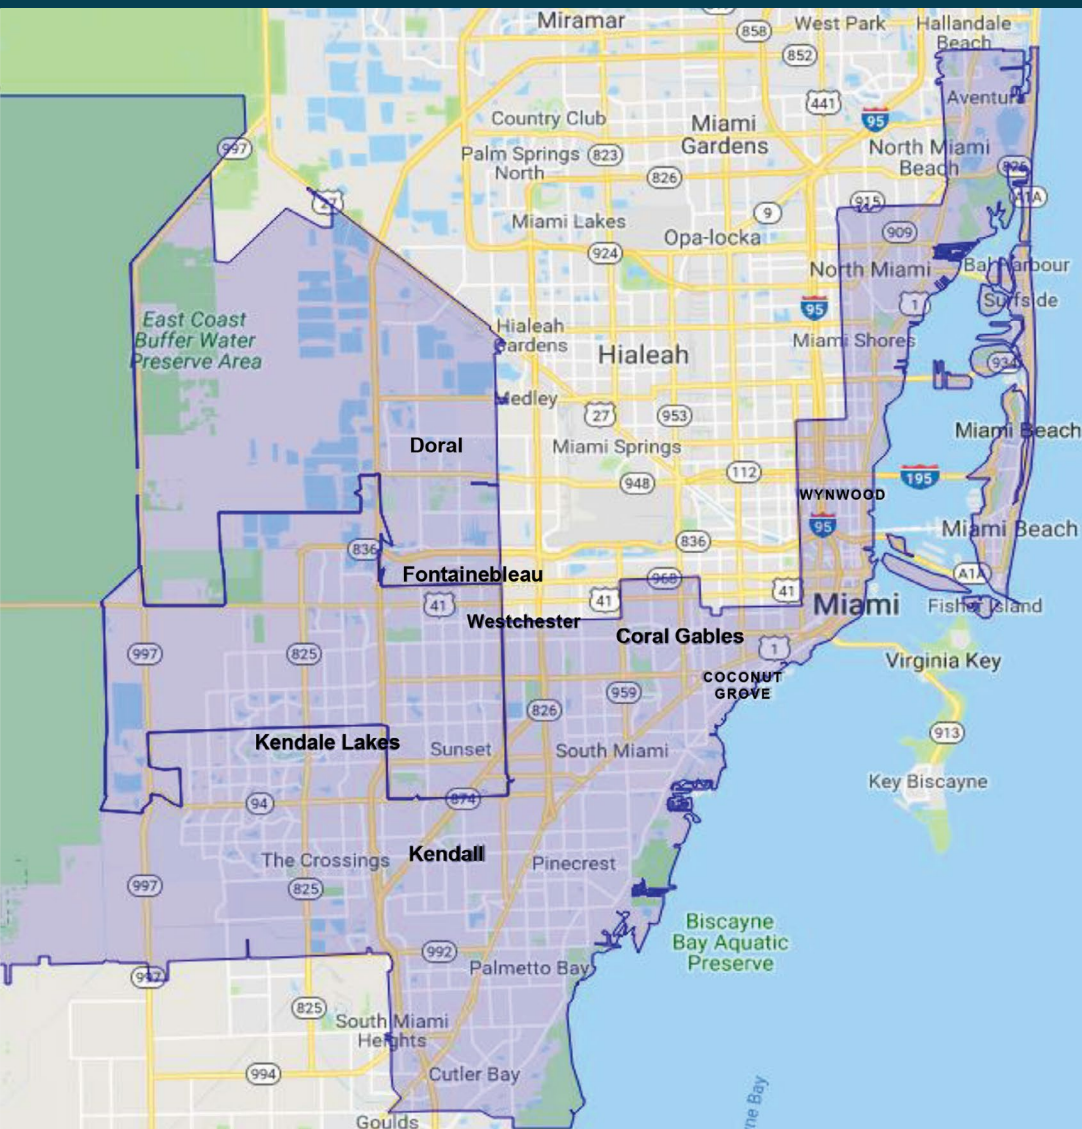

SEEKING SITES MIAMI-DADE

The Comras Company is proud to represent **YOGASIX** in their expansion of new locations in **Miami-Dade**.

Exclusive Agents: